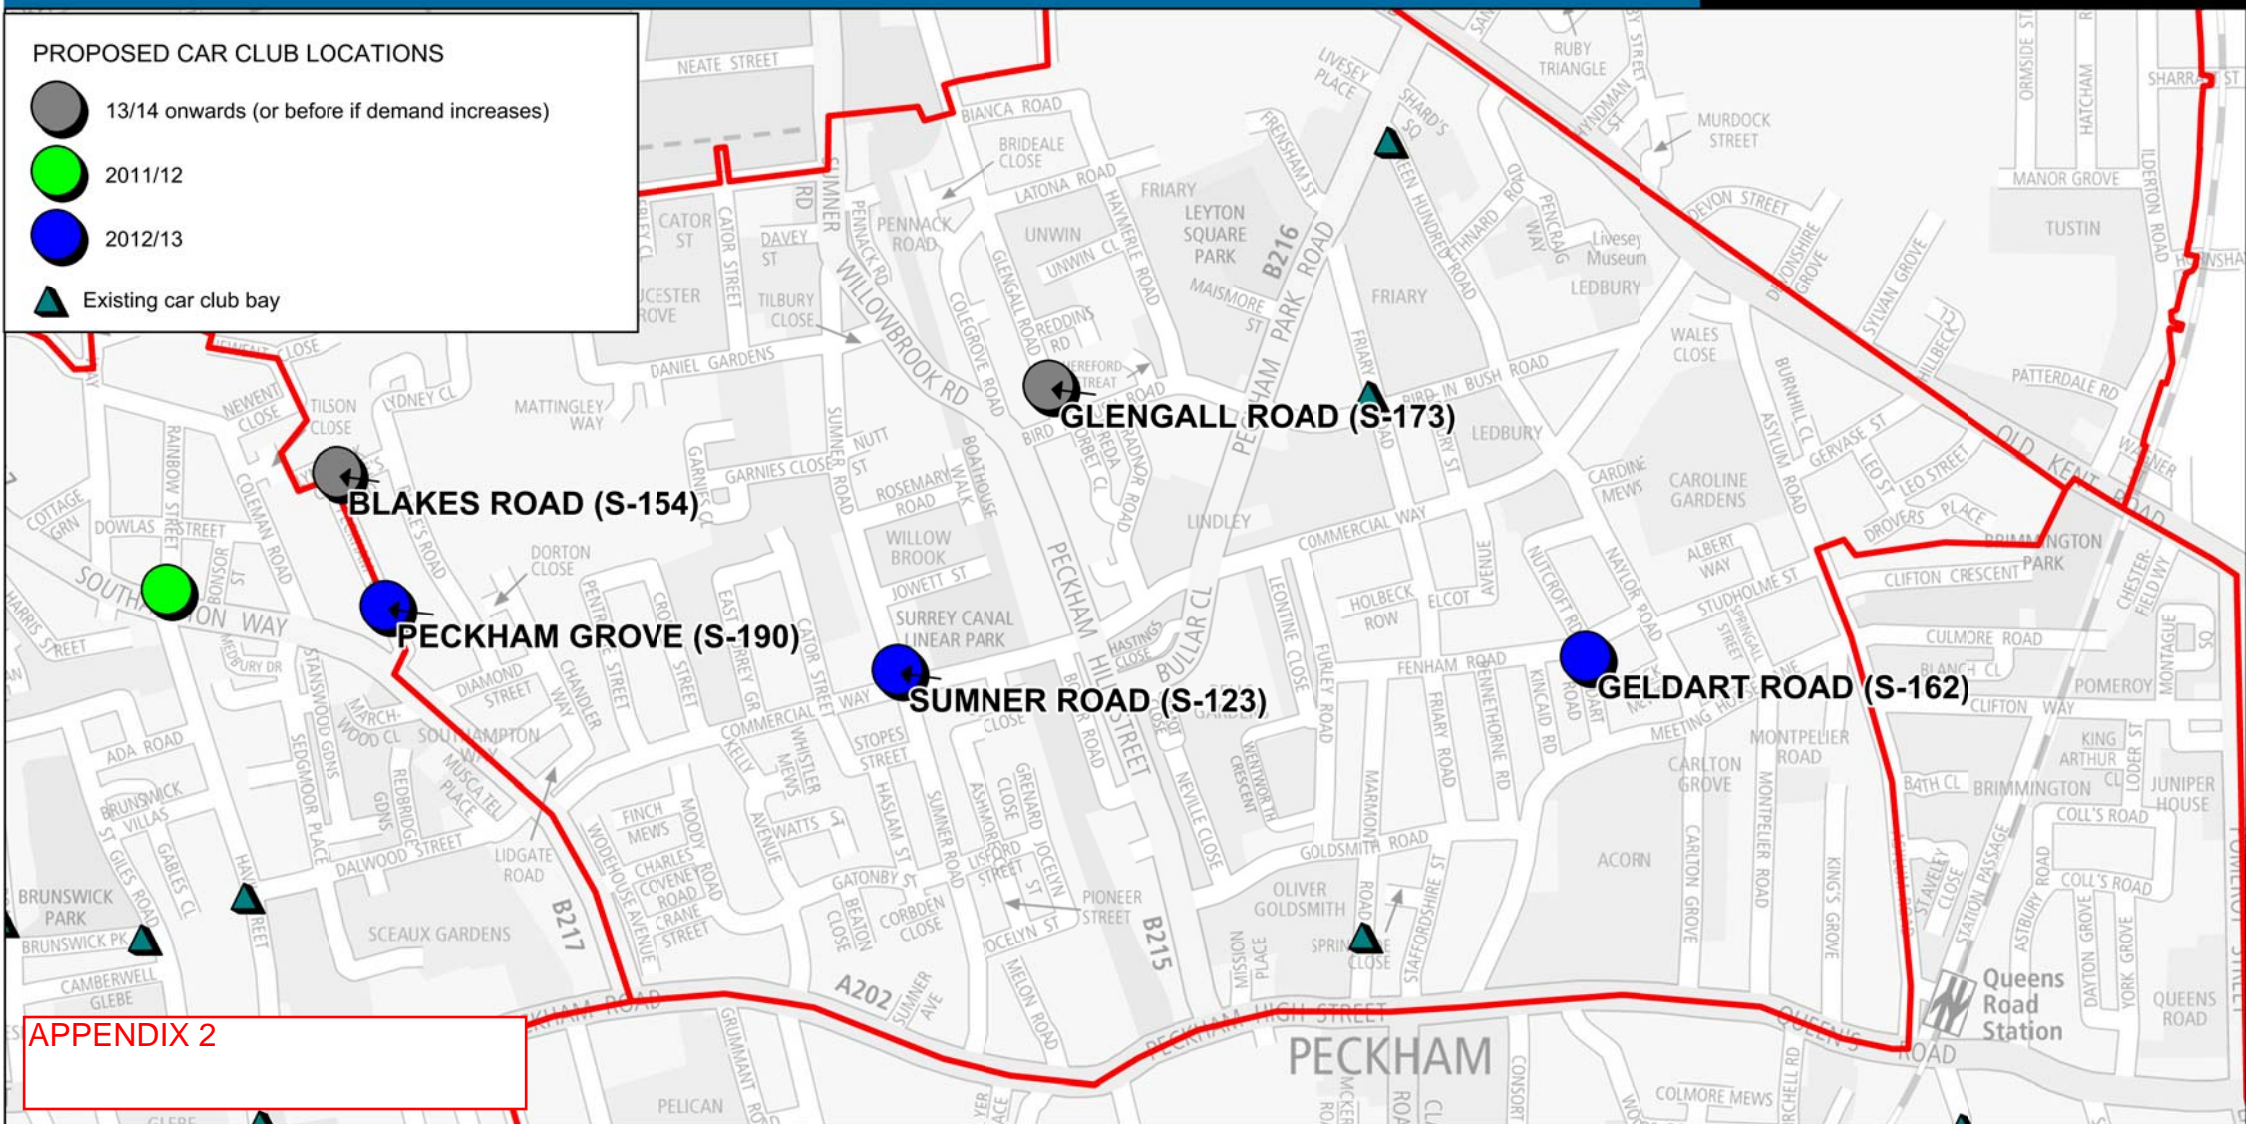

Car club expansion 2011/12, 2012/13 and 2013/14

Public Realm Projects (Parking Design)

October 2011

PROPOSED CAR CLUB LOCATIONS

- 13/14 onwards (or before if demand increases)
- 2011/12
- 2012/13
- Existing car club bay

APPENDIX 2